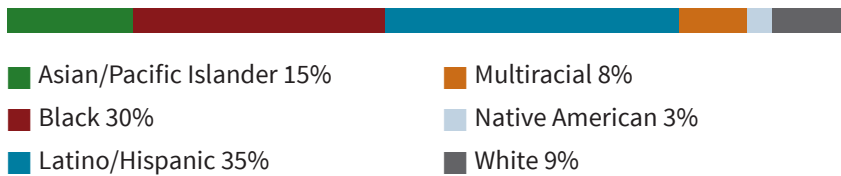

The LEDA Scholar Profile

- Top 10% of your class
- Unweighted GPA of 3.6
- Enrolled in the most rigorous courses available
- Highly motivated and involved
- U.S. citizen, Permanent Resident, or DACA status
- Socioeconomically underrepresented*

**90% of LEDA Scholars report a family income of less than \$66,000.*

About Our Scholars

83% are enrolled at a Most Competitive college

Average college tuition of **\$3,700** for LEDA Cohort 12 Scholars

67% are first-generation college students

96% of LEDA Scholars graduate college within six years.

LEDA Scholars come from **48 States.**

“No other program prepares you for college the way that LEDA does. You not only get access to world-class instructors; you also join a community that will last a lifetime.”