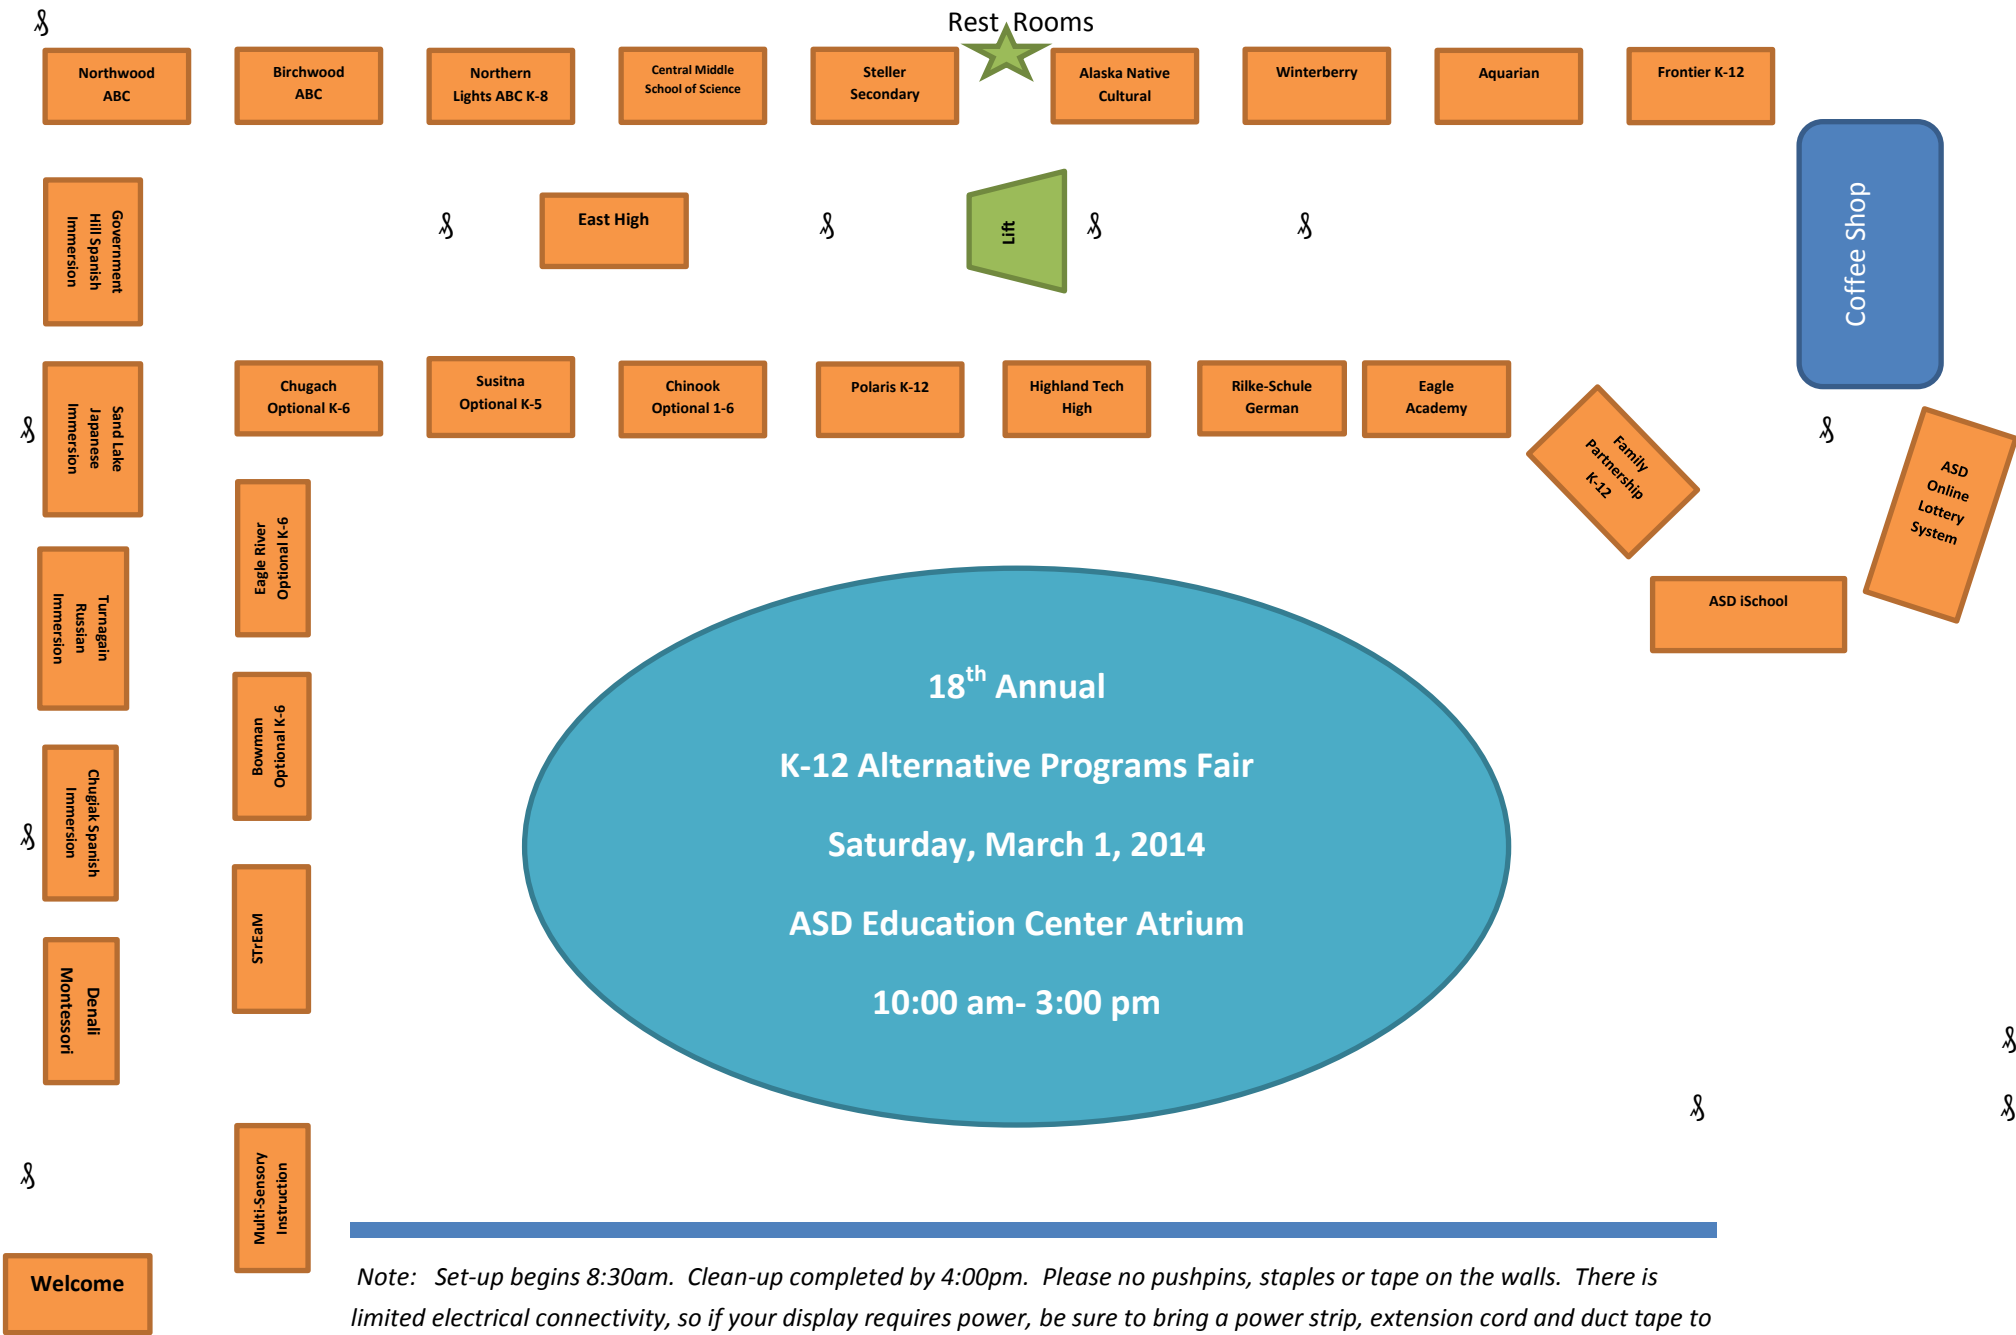

❖ Spring Lottery applications due online Thursday, March 27, 2014, 3:00pm. Spring Lottery date is Friday, March 28, 2014.❖

*Note: Set-up begins 8:30am. Clean-up completed by 4:00pm. Please no pushpins, staples or tape on the walls. There is limited electrical connectivity, so if your display requires power, be sure to bring a power strip, extension cord and duct tape to secure cords to the floor. ⌘=Power Outlet*